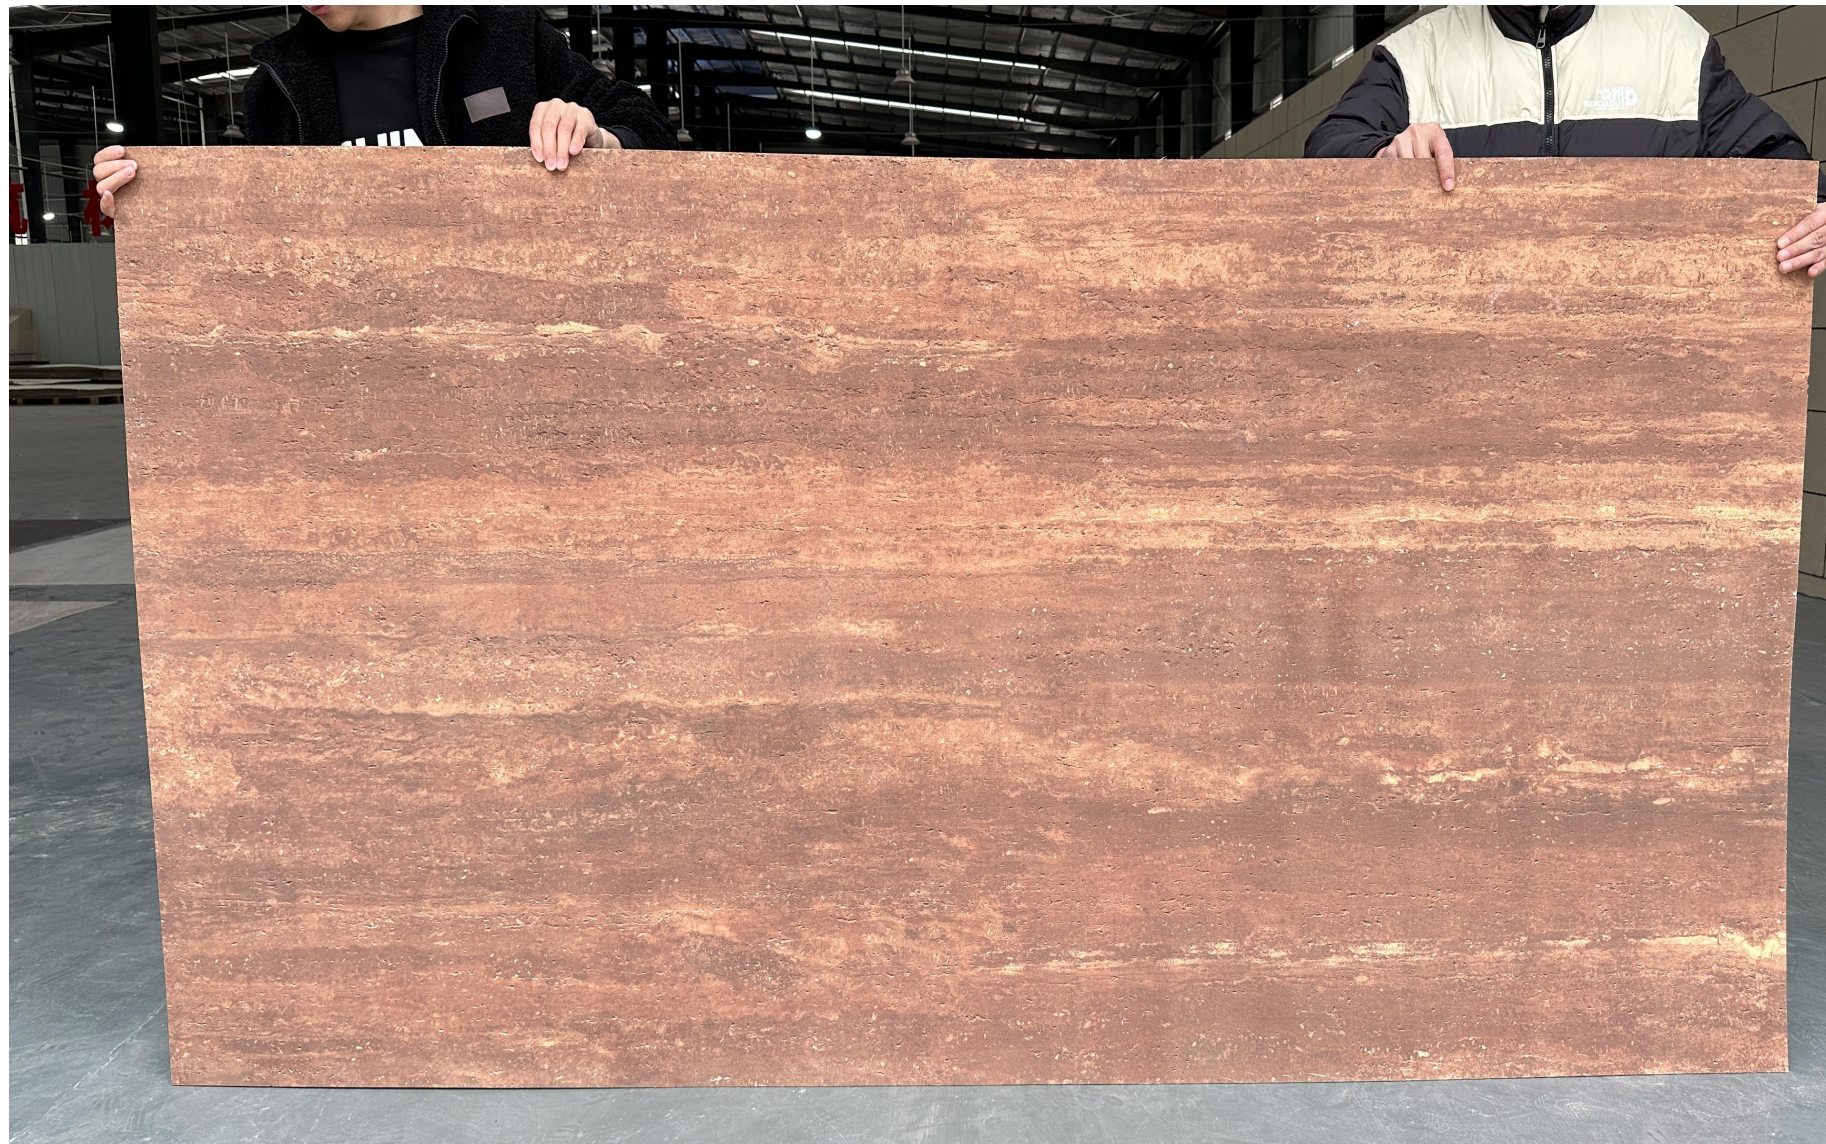

洞石-线画红 Travertine-Linear Red

常备规格/Regular size: 600*1200mm
600*2400mm
1200*2400mm
厚度/Thickness: 3-4mm