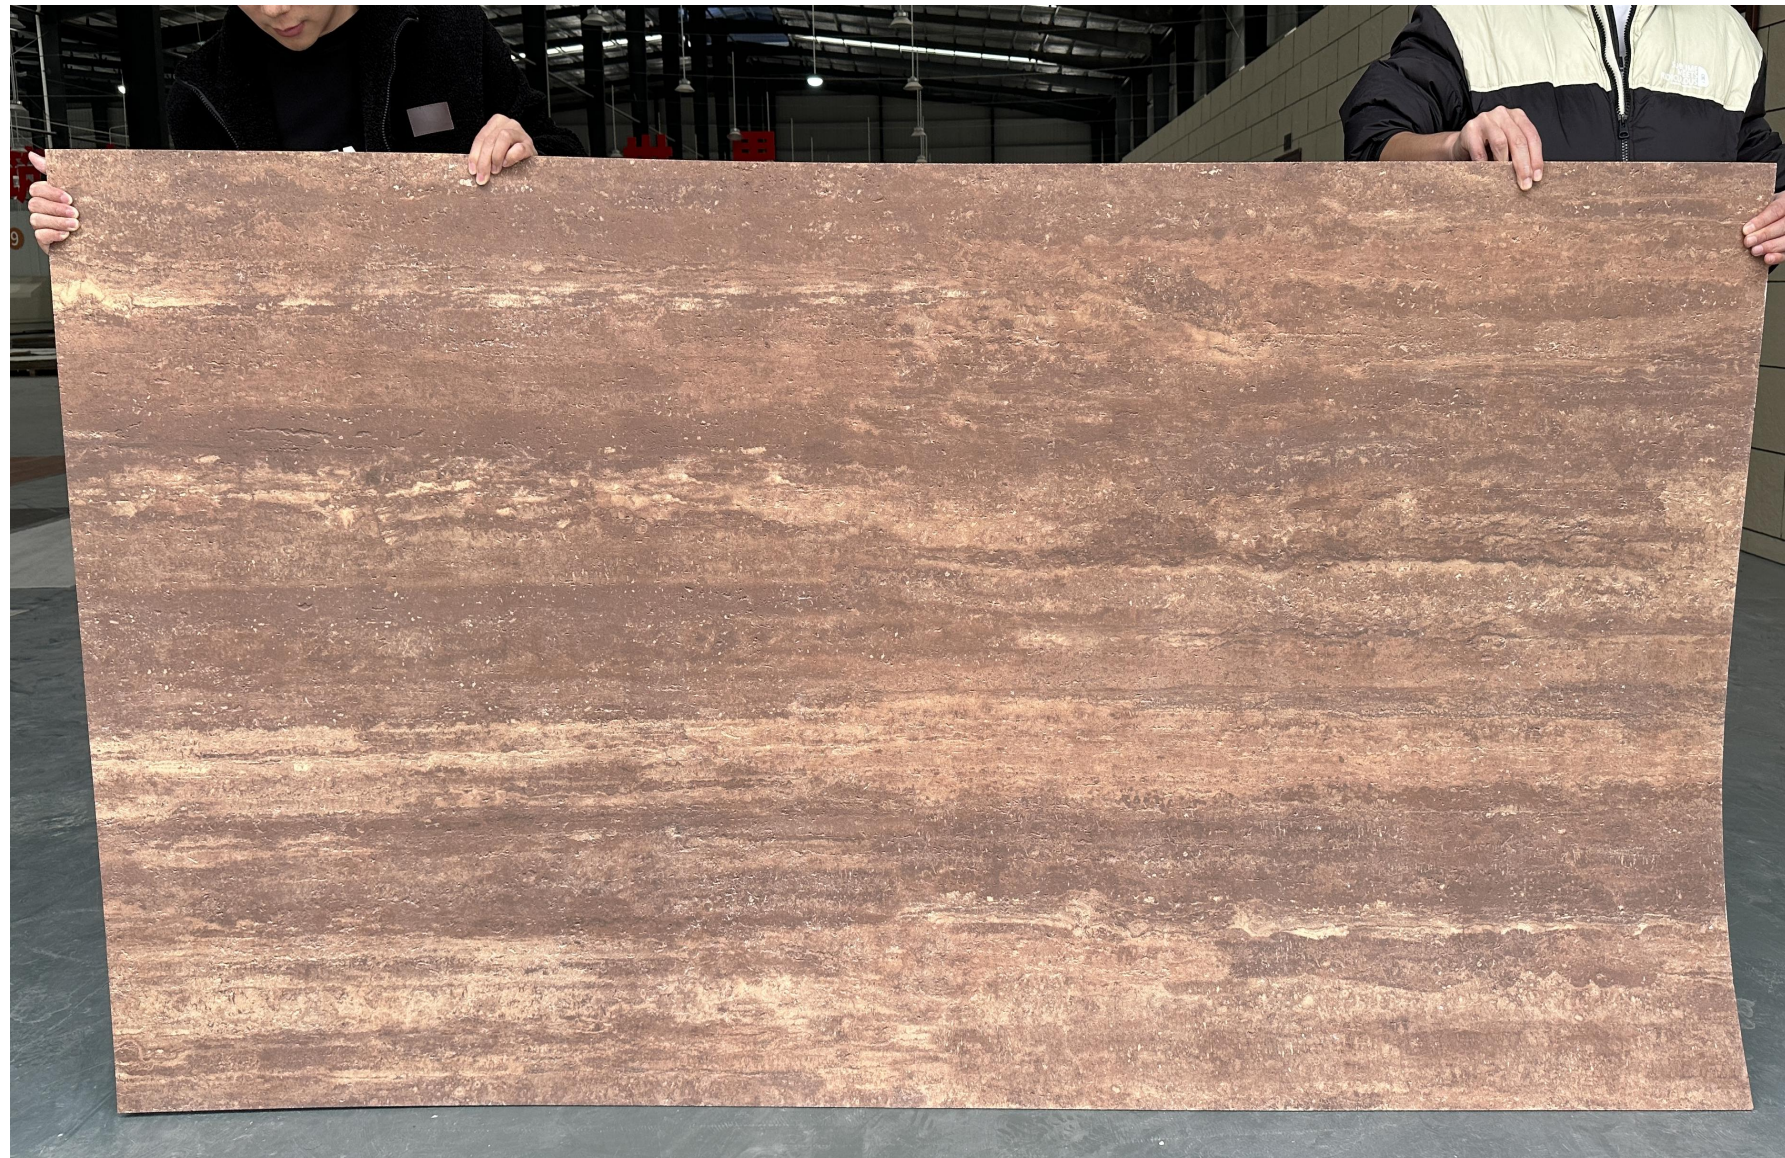

洞石-线画红棕 Travertine-Linear red brown

常备规格/Regular size: 600*1200mm
600*2400mm
1200*2400mm
厚度/Thickness: 3-4mm